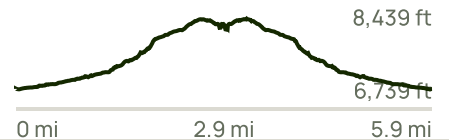

8.4°E
   
 0/25/2024

0.2 0.0 0.0 0.0 0.2 0.4 MI 0.6

Scale 1: 18601 Datum WGS84

Gain: 1561.68 ft Loss: 1564.96 ft

**Perins Peak**  
 Durango, CO