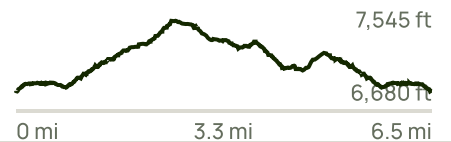

0 0.1 0.2 0.3 0.4 MI

Scale 1: 12083 Datum WGS84

Gain: 1056.43 ft Loss: 1046.59 ft

The Ridge  
Durango, CO