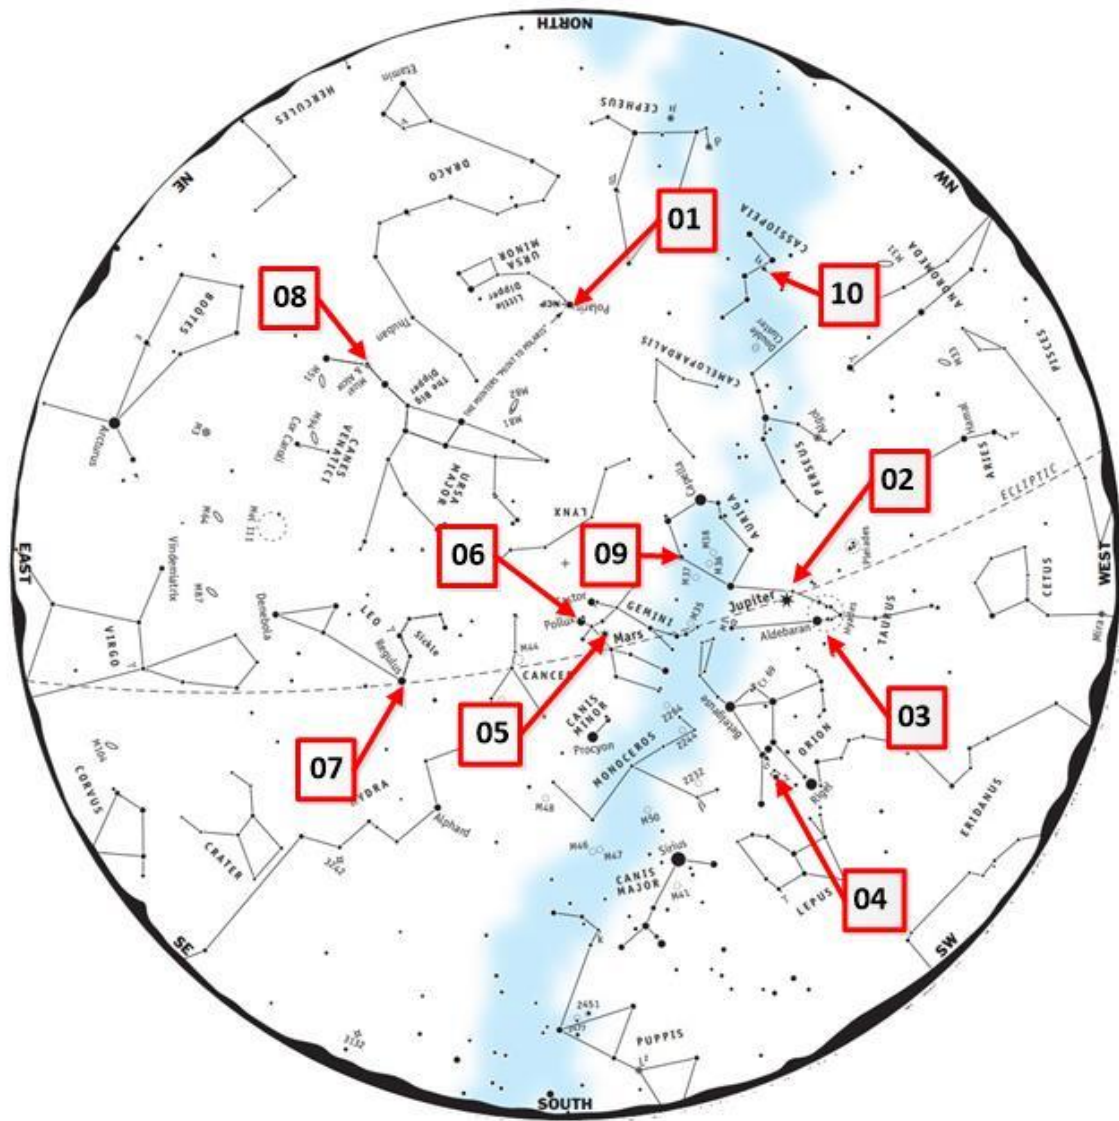

Beginners Astronomy Class Lab

The Night Sky (2025-03-17)

Target	Constellation	Type	Description/Notes
01-Polaris	Ursa Minor (UMi) Little Dipper	Double Star	North Star Mag=2.0, 9.1 Sep = 18.4"
02-Jupiter	Taurus (Tau) the bull	Planet	Size = 37" Red Spot 4 moons Group 3, 1
03-Aldebaran	Taurus (Tau)	Double Star	Mag=1.0, 13.6 Sep=31.6 Orange Giant
04-M42	Orion (Ori) the hunter	Nebula	Orion Nebula – Large gas cloud
05-Mars	Gemini (Gem) the twins	Planet	Size=8.9" look for dark areas and ice cap?
06-Pollux	Gemini (Gem)	Double Star	Mag=1.2, 13.7 Sep=39.8"
07-Regulus	Leo (Leo) the lion	Double Star	Mag=1.4, 8.2 Sep=175"
08-Mizar	Ursa Major (Uma) big dipper	Double Star	Mag=2.1, 4.0 Sep=708" = 11.8' wide pair
09-Theta Aur	Auriga (Aur) the charioteer	Double Star	Mag=2.6, 7.2 Sep=4.2"
10-Achird	Cassiopeia (Cas) the queen	Double Star	Mag=3.4, 7.5 Sep=13.6" Gold/Blue pair